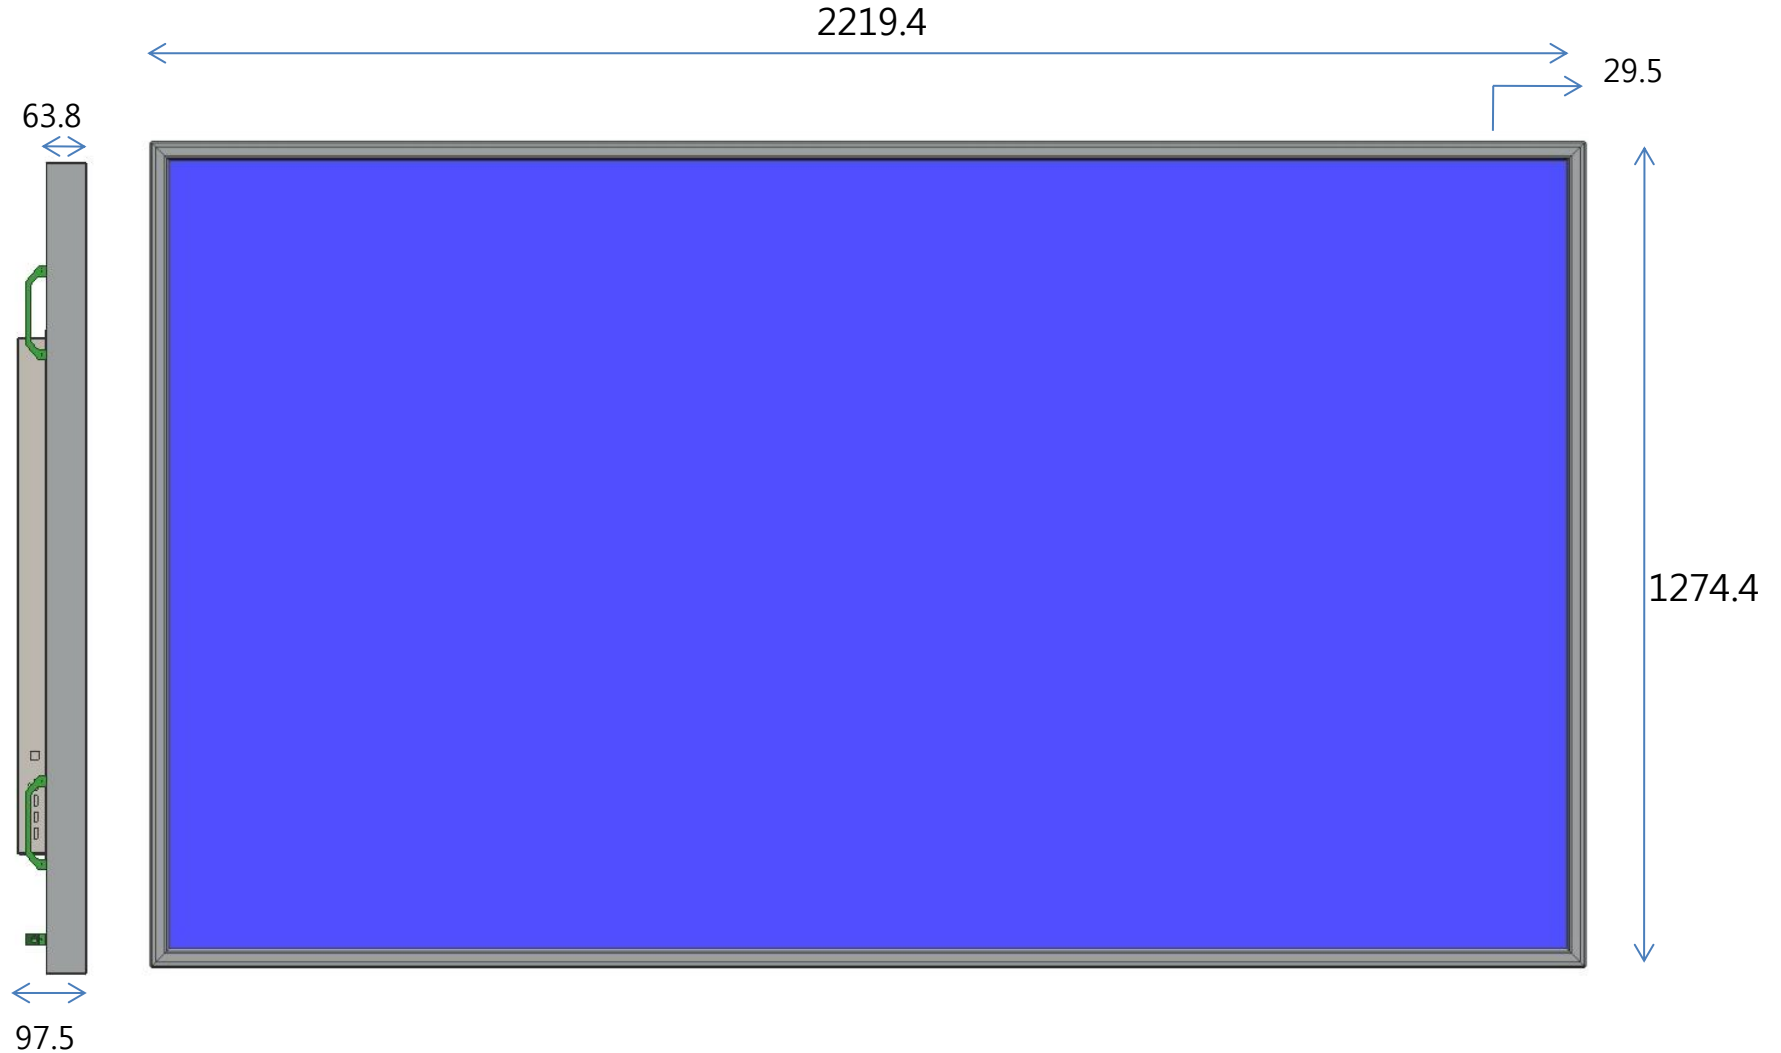

3,840 X 2,160

ULTRA 4K HD

FULL HD

1,920 X 1,080

IMMERSIVE LARGE SCREEN

98" real size displays deliver seamless contents as an alternative to the 2x2 video wall at the flagship store.

47" X 4

98" (49" X 4)

ORION 98" UHD Display Front Size

98" 외관치수(mm)

ORION 98" UHD Display Rear View

Video Signal Input SPEC

Terminal Name	SPEC	구현 해상도
DP port x 1	DP 1.1	3840 x 2160
HDMI x 3	HDMI 1.4	3840 x 2160
DVI x 1	24pin DVI-I	1920 x 1080
PC x 1	15pin D-SUB	1920 x 1080
Audio x 1	3.5mm Stereo mini Jack	
RS-232C x 1	9pin D-SUB	
LAN x 1	RJ45	
IR x 1	IR extender	
USB x 1	Media / USB type A	