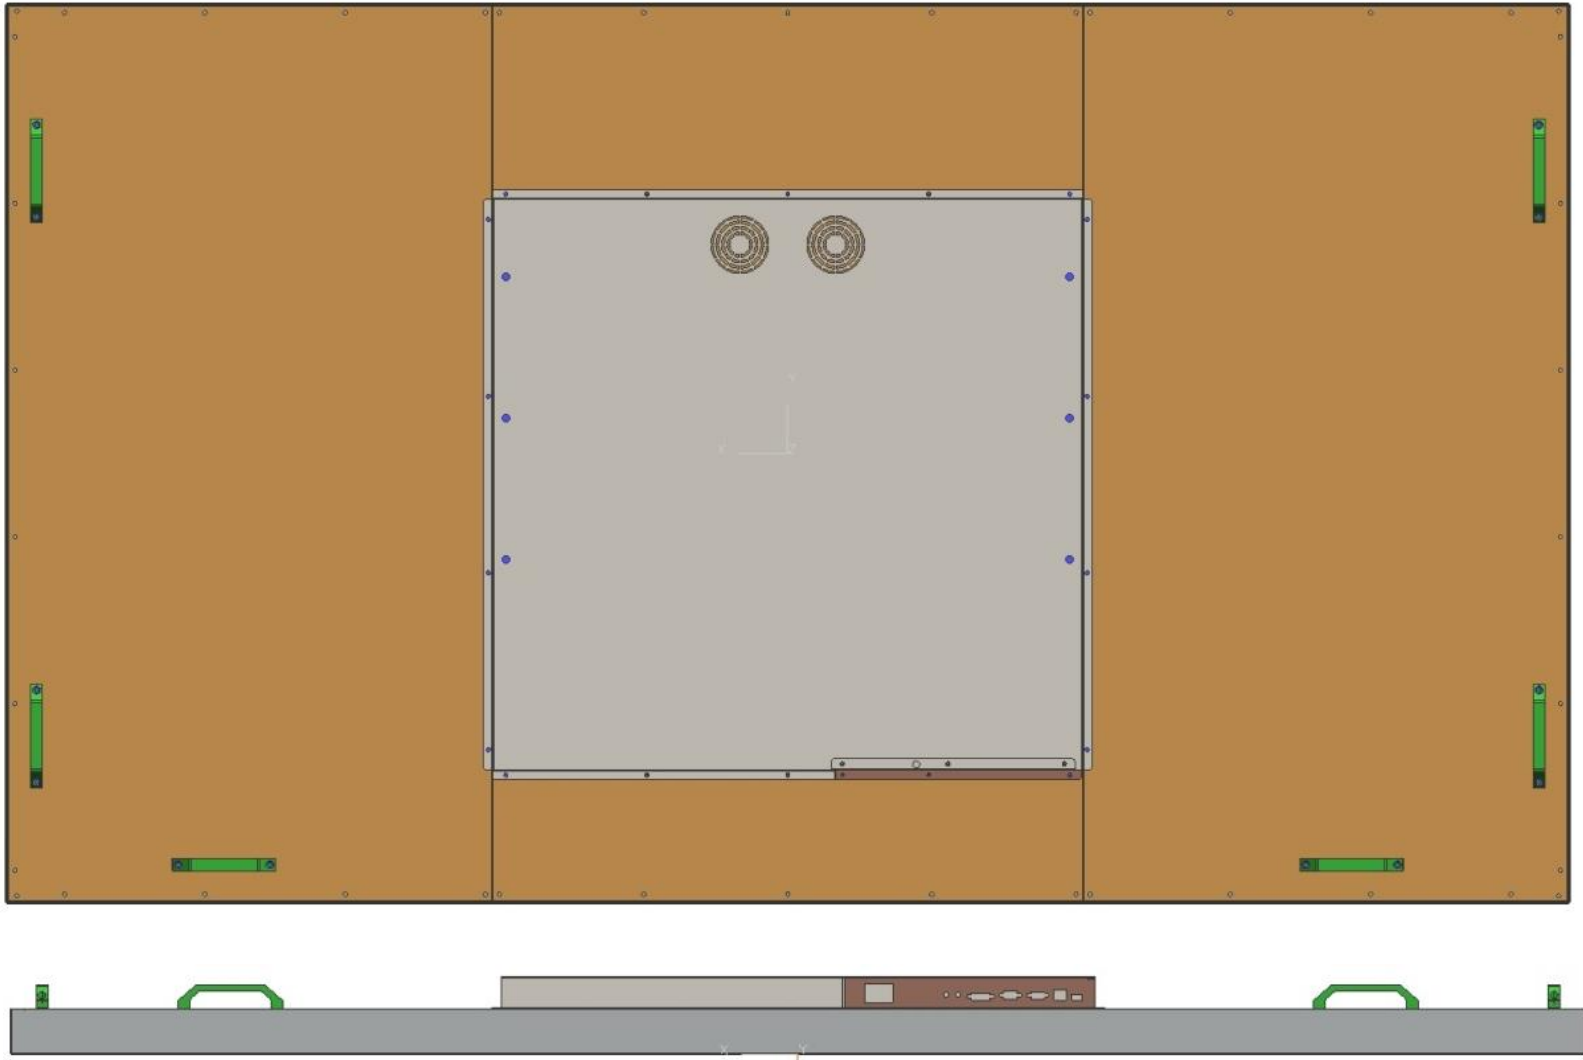

3,840 X 2,160

ULTRA 4K HD

FULL HD

1,920 X 1,080

IMMERSIVE LARGE SCREEN

98" real size displays deliver seamless contents as an alternative to the 2x2 video wall at the flagship store.

47" X 4

98" (49" X 4)

ORION 98" UHD Display Front Size

98" 외관치수(mm)

ORION 98" UHD Display Rear View

Video Signal Input SPEC

Terminal Name	SPEC	구현 해상도
DP port x 1	DP 1.1	3840 x 2160
HDMI x 3	HDMI 1.4	3840 x 2160
DVI x 1	24pin DVI-I	1920 x 1080
PC x 1	15pin D-SUB	1920 x 1080
Audio x 1	3.5mm Stereo mini Jack	
RS-232C x 1	9pin D-SUB	
LAN x 1	RJ45	
IR x 1	IR extender	
USB x 1	Media / USB type A	